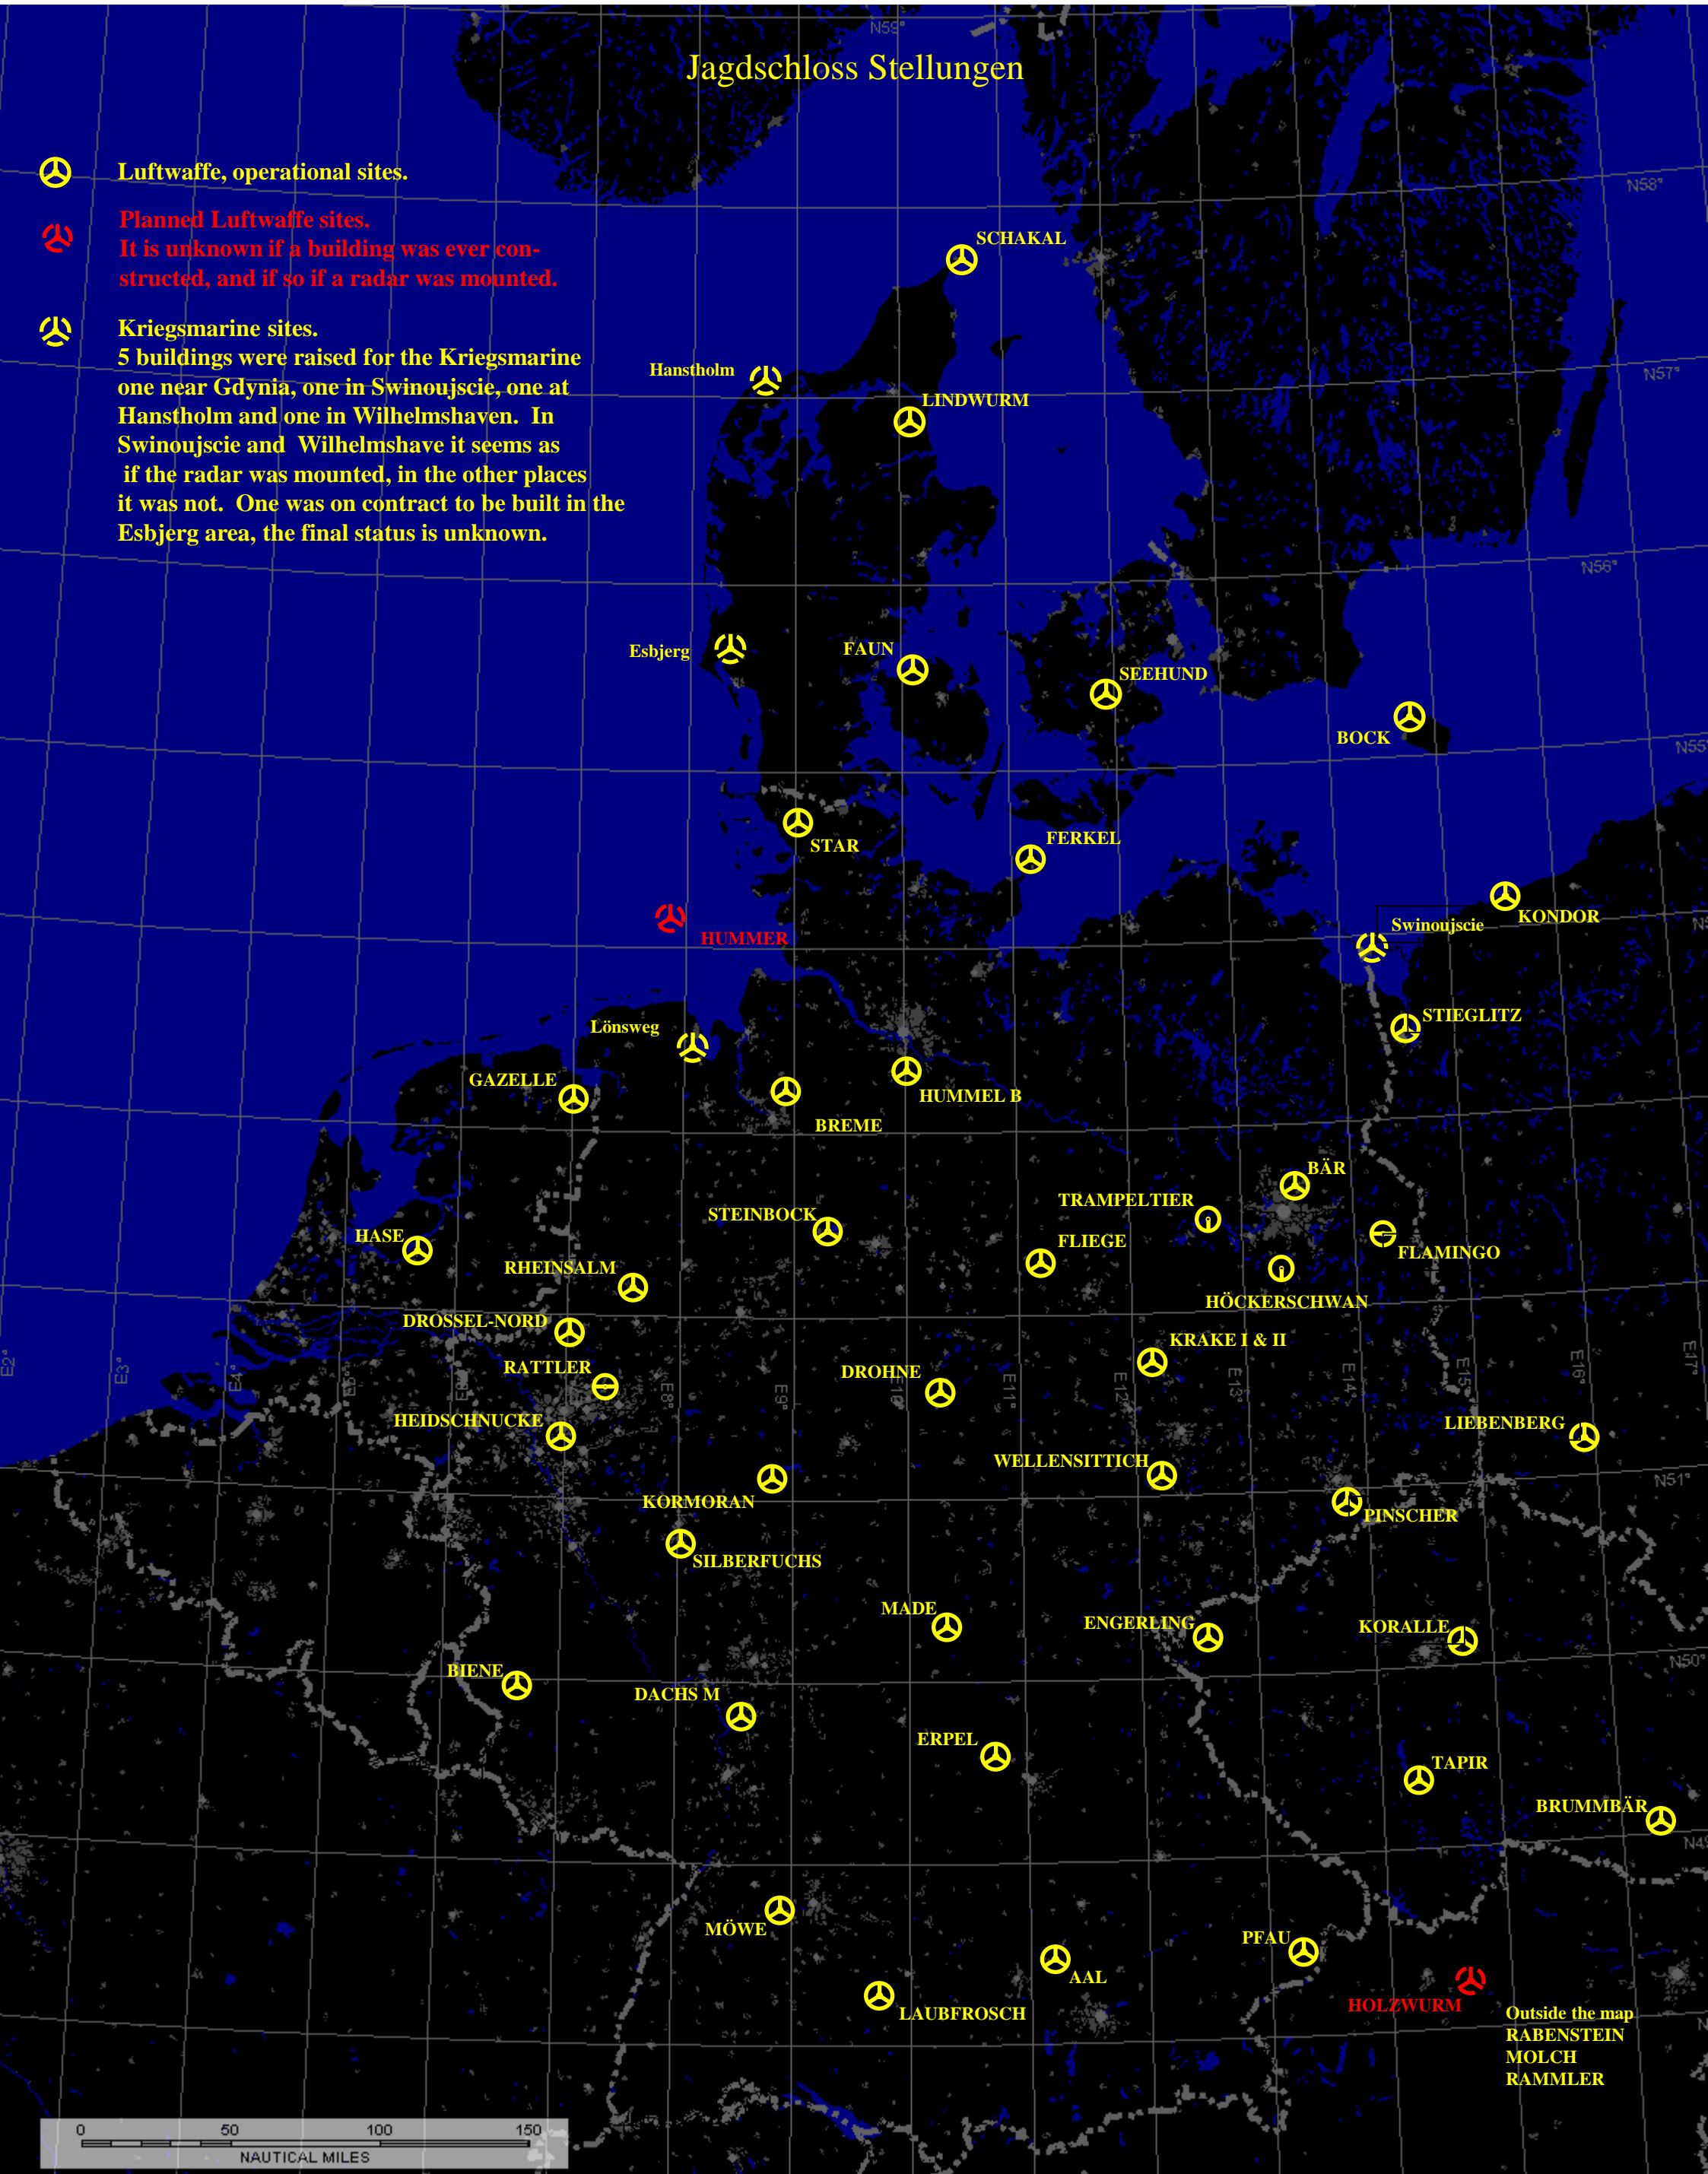

# Jagdschloss Stellungen

Luftwaffe, operational sites.

Planned Luftwaffe sites.  
It is unknown if a building was ever constructed, and if so if a radar was mounted.

Kriegsmarine sites.  
5 buildings were raised for the Kriegsmarine one near Gdynia, one in Swinoujscie, one at Hanstholm and one in Wilhelmshaven. In Swinoujscie and Wilhelmshave it seems as if the radar was mounted, in the other places it was not. One was on contract to be built in the Esbjerg area, the final status is unknown.

Outside the map  
RABENSTEIN  
MOLCH  
RAMMLER