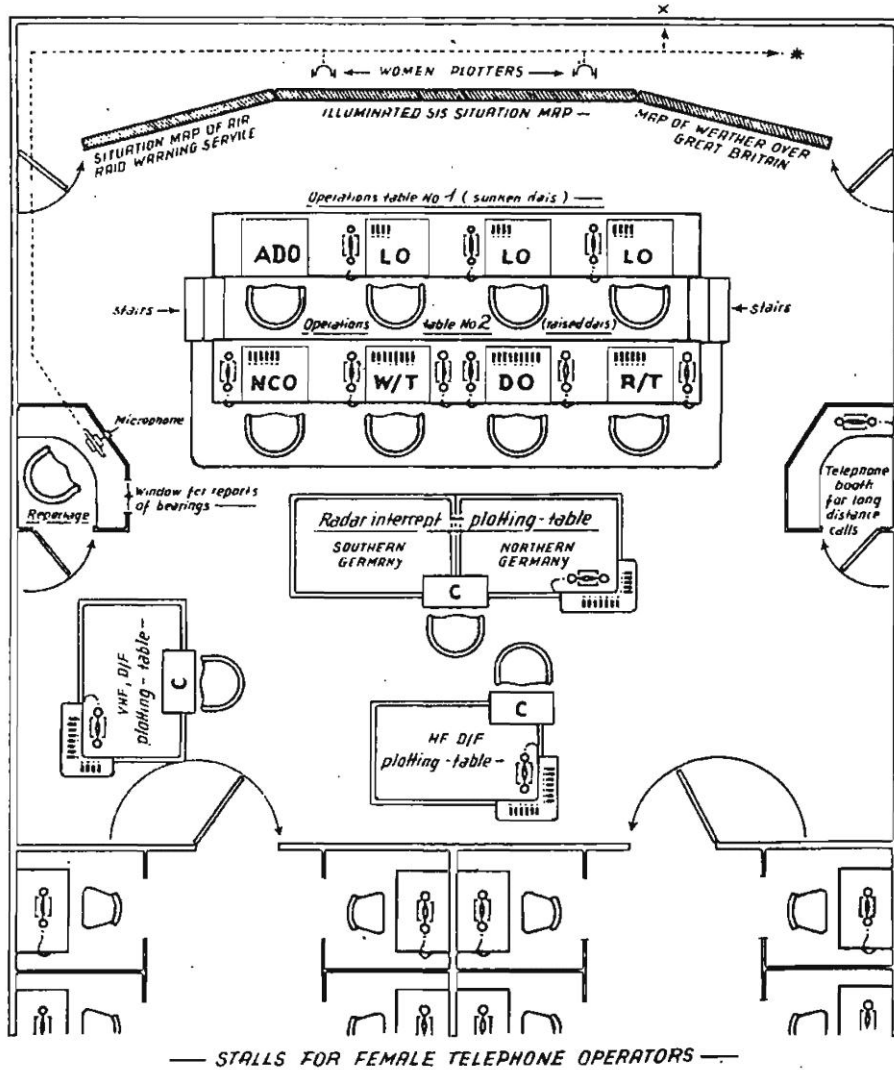

Operations Room of Meldekopf 1— Heiligenstadt

~ November 1944 - March 1945 ~

~ Legend ~

SYMBOLS:

-  Swichboard
-  Telephone
-  Female Clerk
-  SIS broadcast, W/T
-  SIS broadcast, telephone

ABBREVIATIONS:

- ADO** Ass't duty officer
- NCO** NCO in charge of wall maps
- W/T** W/T specialist
- R/T** R/T specialist
- DO** Duty officer
- LO** Liaison officers for various Hqs