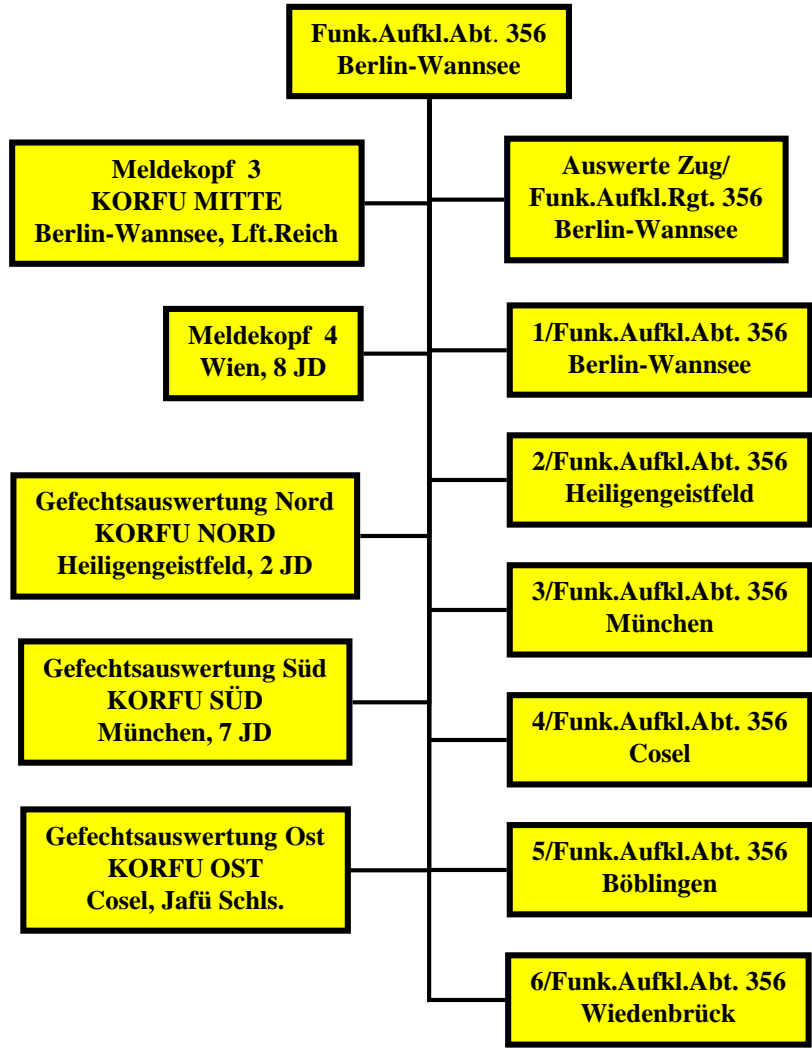

Funk.Aufkl.Rgt. 356 and 357 (Mot.)

1 JAN 1945

See slide 8 for detailed organization of a Generic Funk.Aufkl. Kp