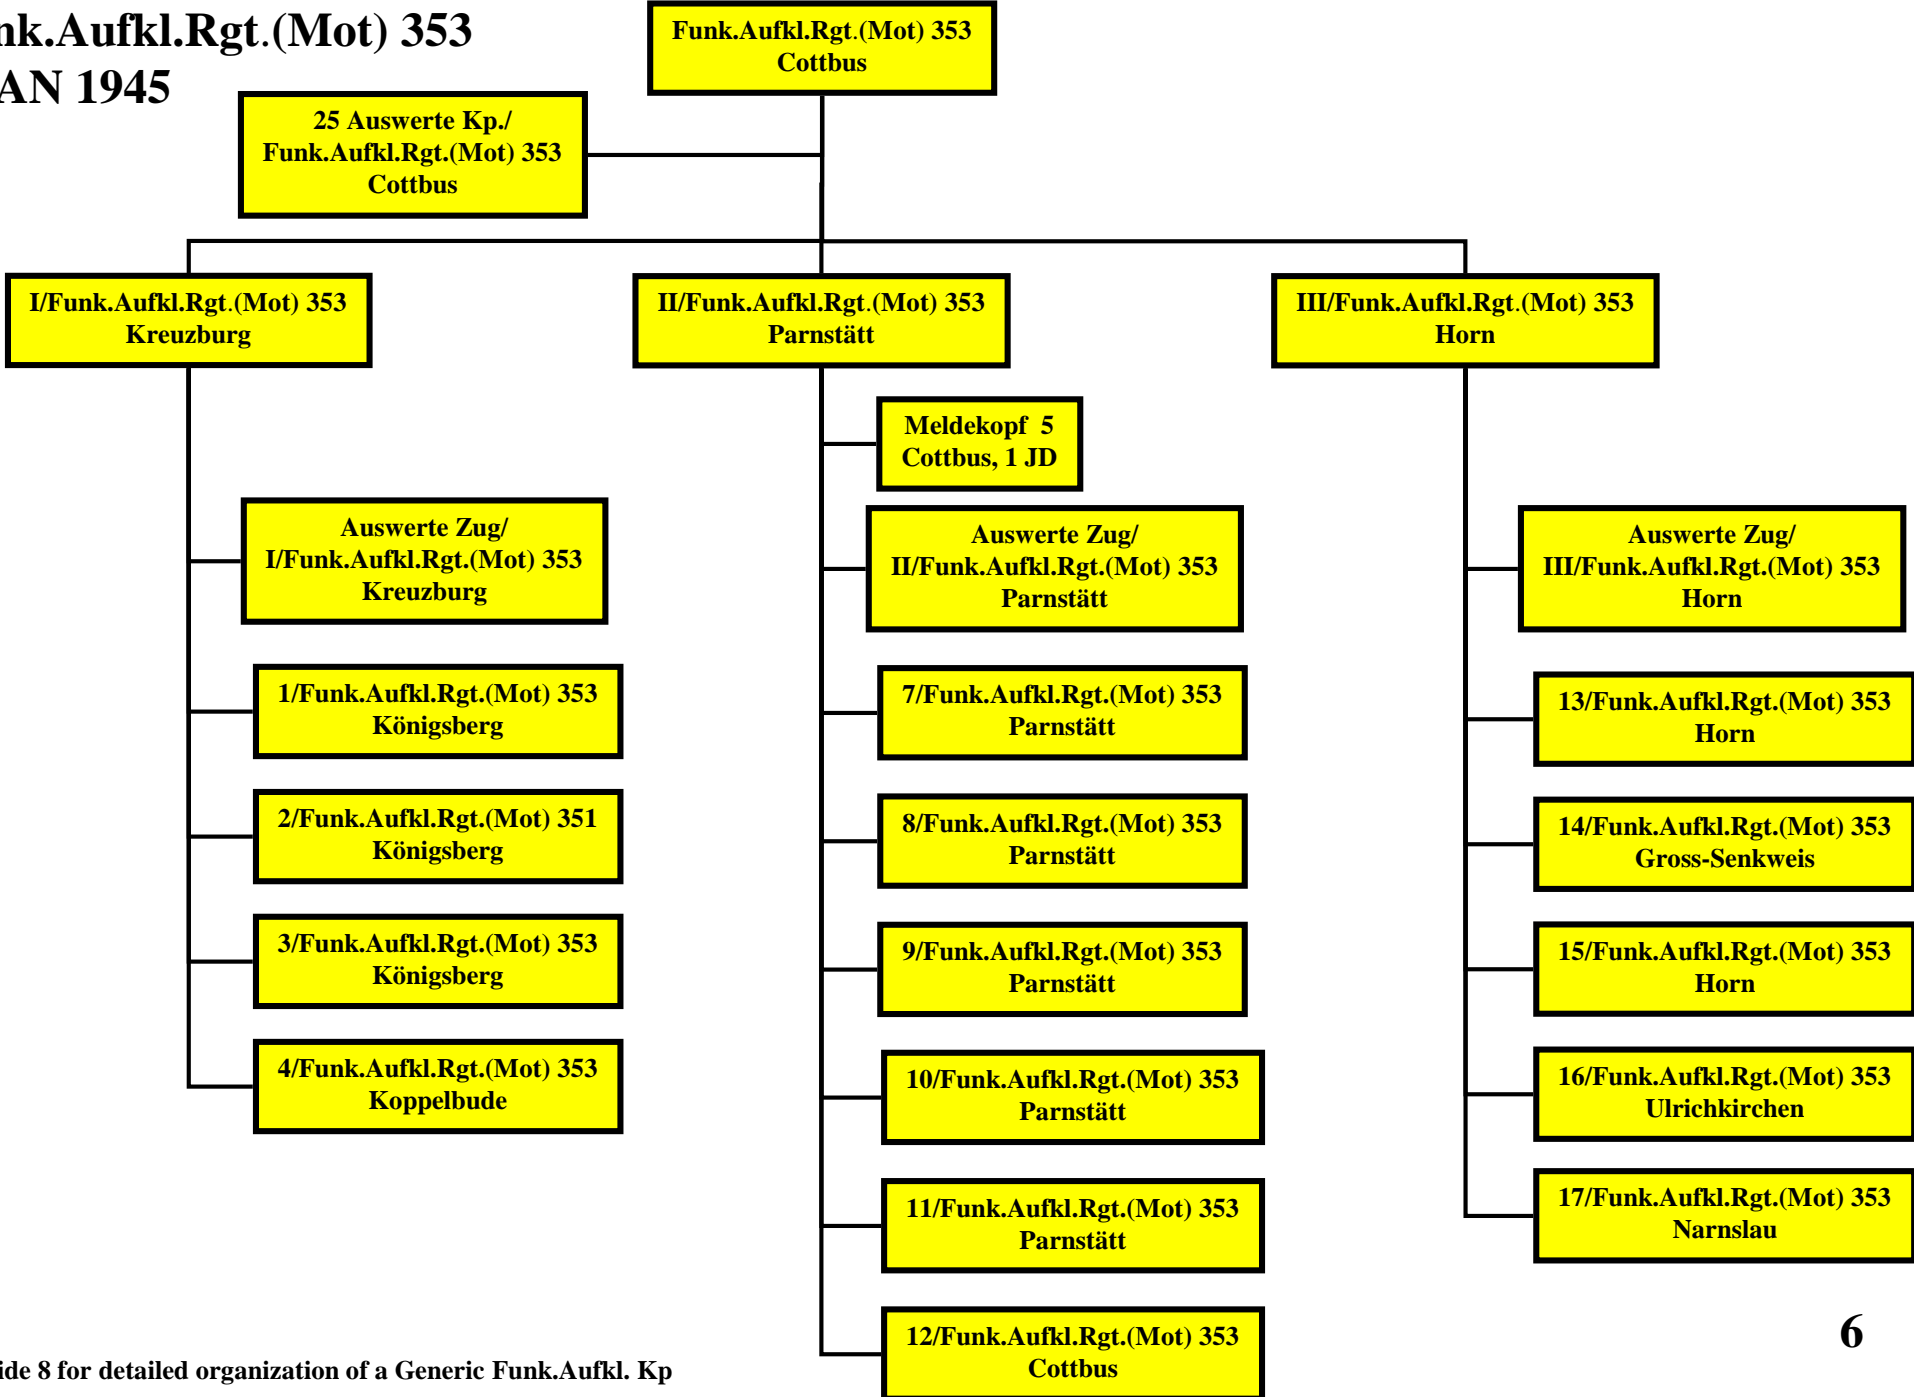

1 JAN 1945

See slide 8 for detailed organization of a Generic Funk.Aufkl. Kp

Funk.Aufkl.Rgt.(Mot) 352

1 JAN 1945

See slide 8 for detailed organization of a Generic Funk.Aufkl. Kp

Funk.Aufkl.Rgt.(Mot) 353

1 JAN 1945