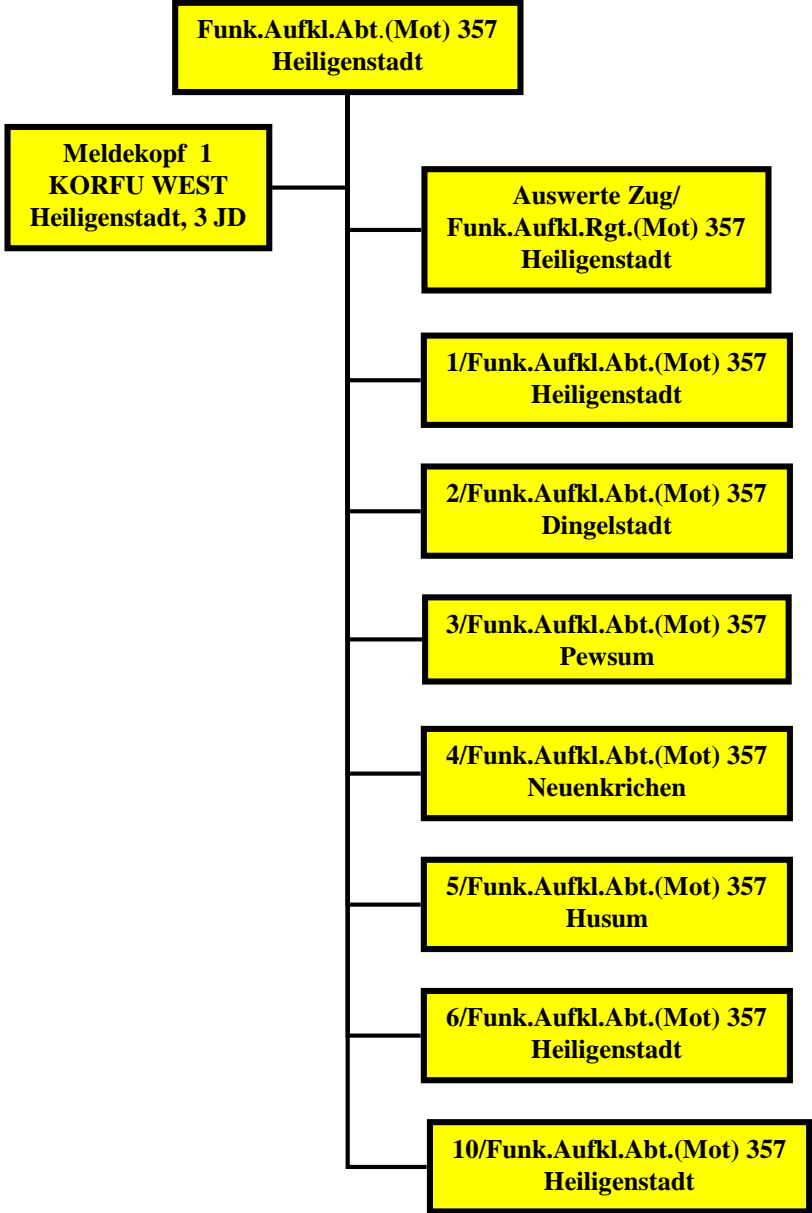

Funk.Aufkl.Rgt. 356 and 357 (Mot.)

1 JAN 1945

See slide 8 for detailed organization of a Generic Funk.Aufkl. Kp