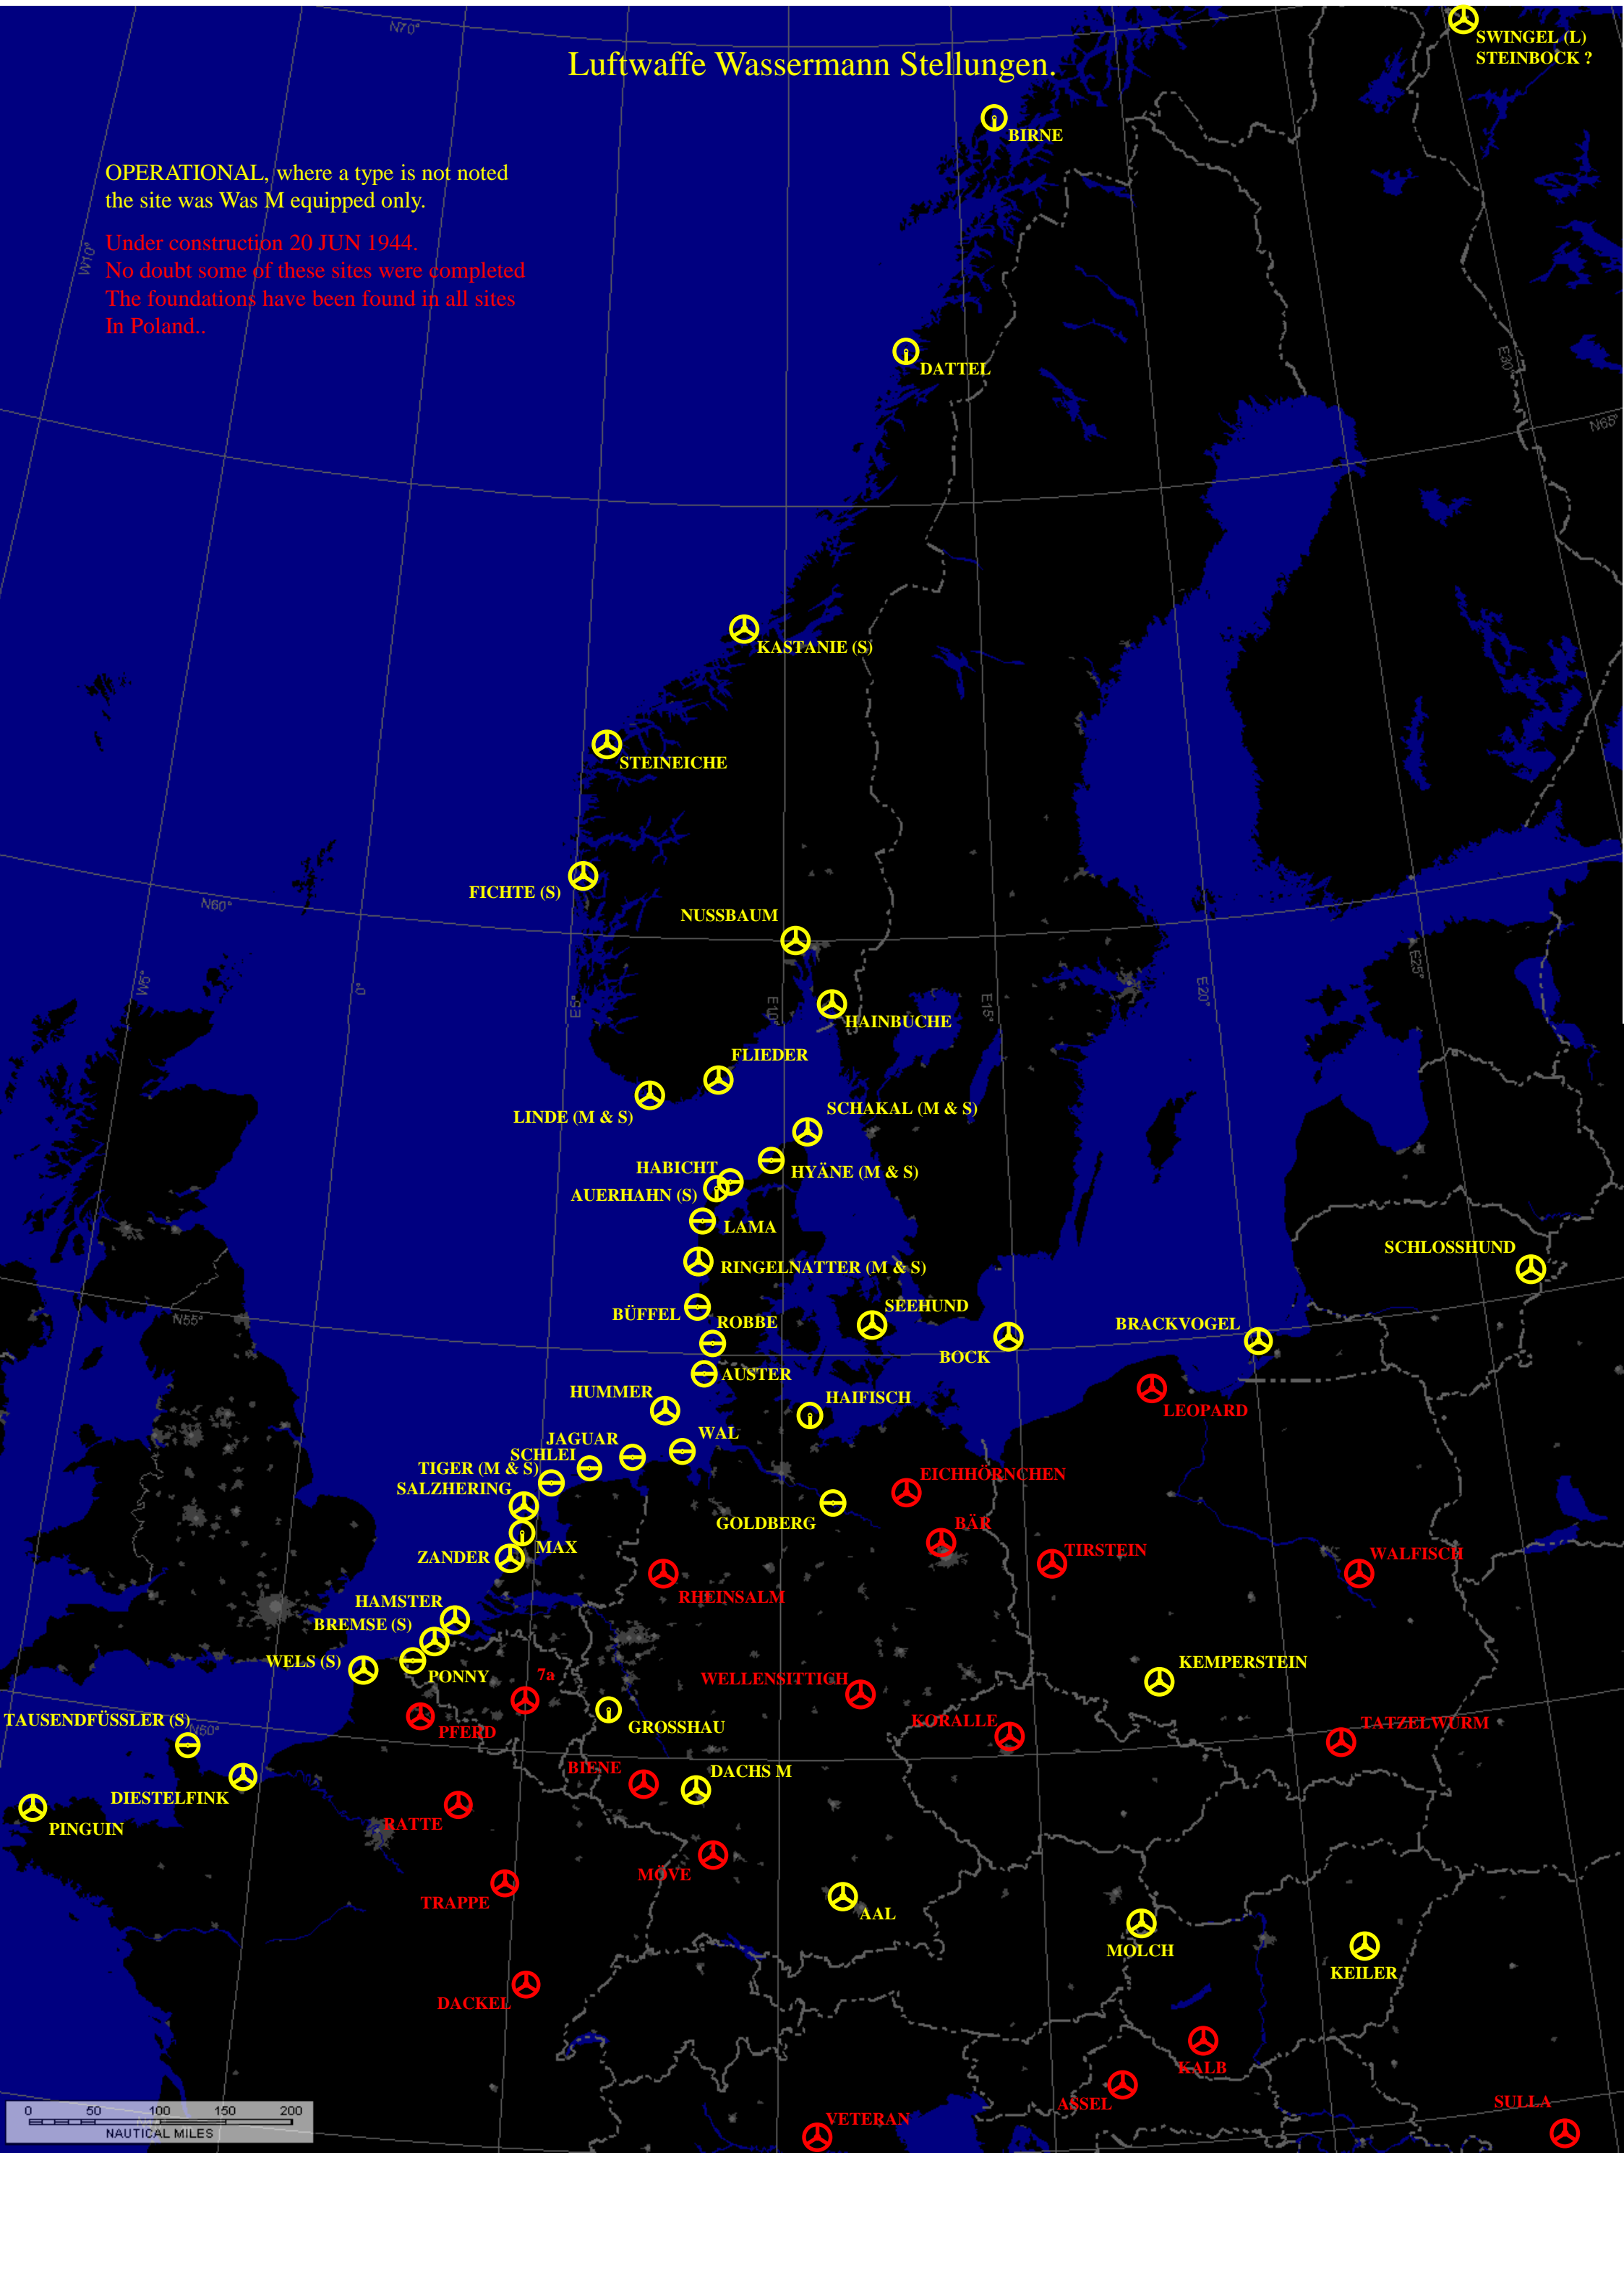

Luftwaffe Wassermann Stellungen.

SWINGEL (L)
STEINBOCK ?

OPERATIONAL, where a type is not noted the site was Was M equipped only.

Under construction 20 JUN 1944.
No doubt some of these sites were completed
The foundations have been found in all sites
In Poland..

LEGEND

- Stellung 1'ord 
- Stellung 2'ord 
- Stellung 2'ord (Eisenbahn) 
- Stellung 3'ord 
- Operational 
- Operational; later disbanded 

MS # D-167

Luftwaffe Wassermann Stellungen 2.

Based on: BAMA RL 2 V/9 K 1 & 3.