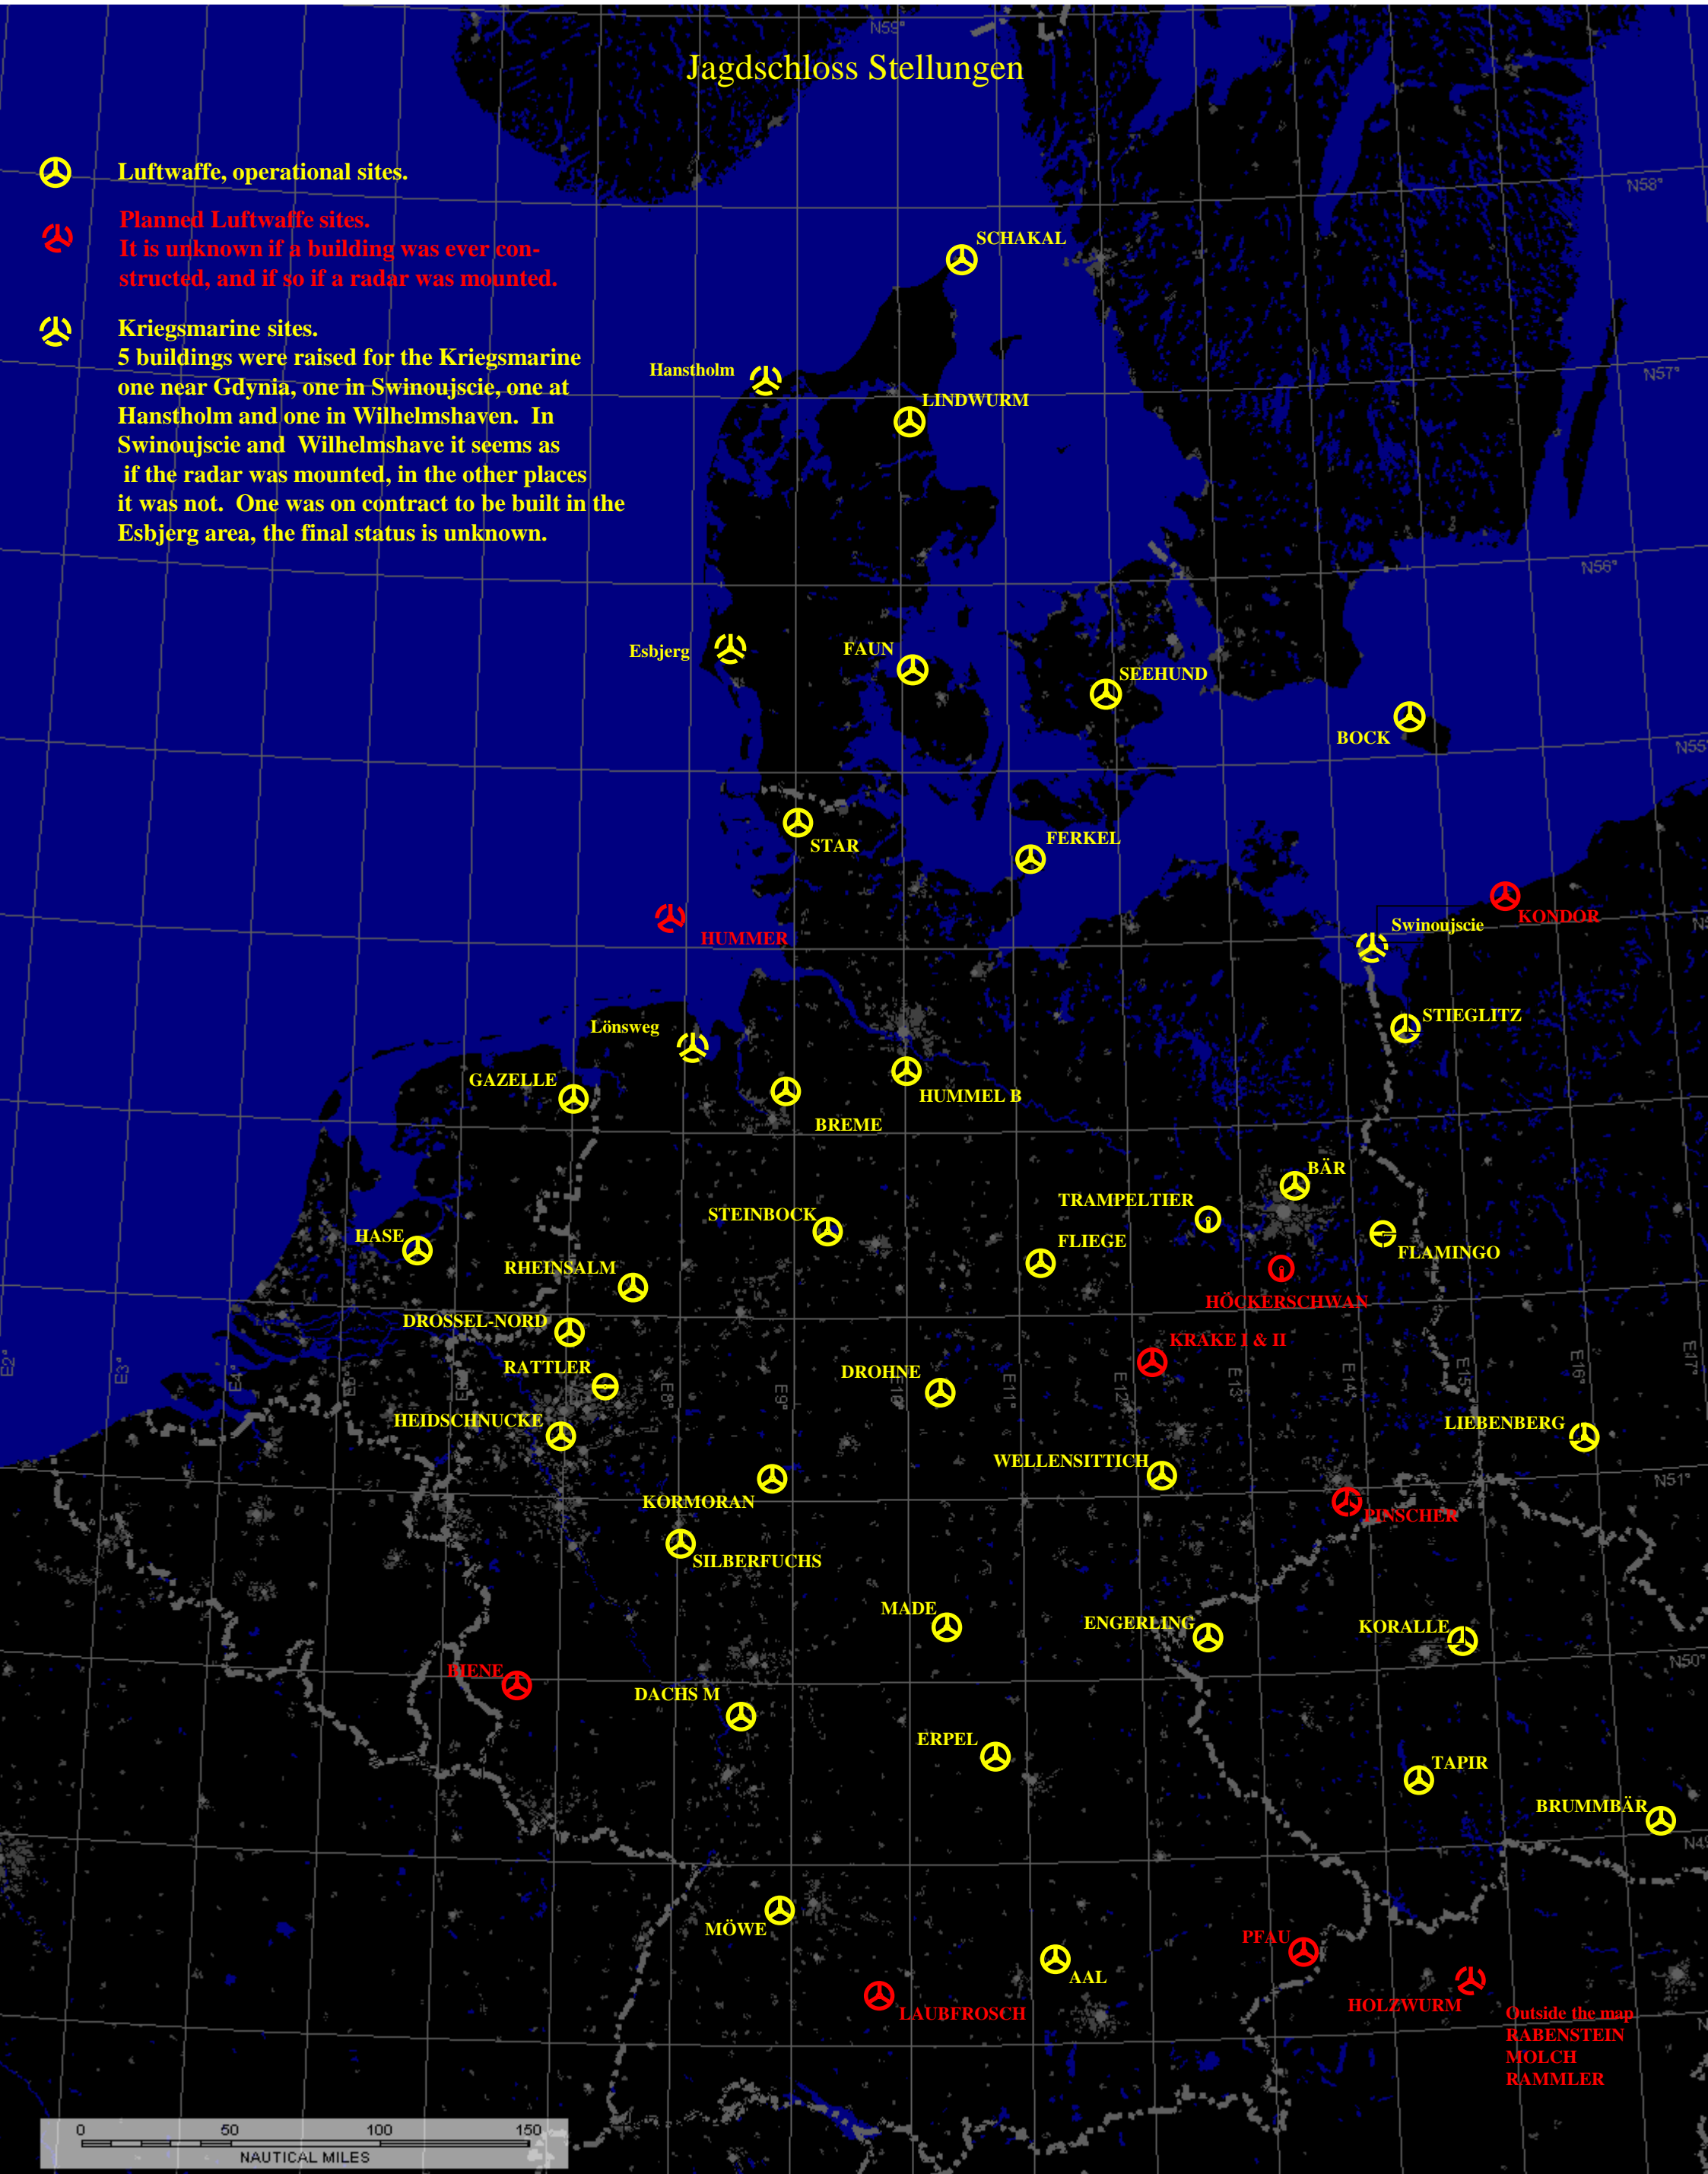

# Jagdschloss Stellungen

 **Luftwaffe, operational sites.**

 **Planned Luftwaffe sites.**  
It is unknown if a building was ever constructed, and if so if a radar was mounted.

 **Kriegsmarine sites.**  
5 buildings were raised for the Kriegsmarine one near Gdynia, one in Swinoujscie, one at Hanstholm and one in Wilhelmshaven. In Swinoujscie and Wilhelmshave it seems as if the radar was mounted, in the other places it was not. One was on contract to be built in the Esbjerg area, the final status is unknown.

Outside the map  
RABENSTEIN  
MOLCH  
RAMMLER