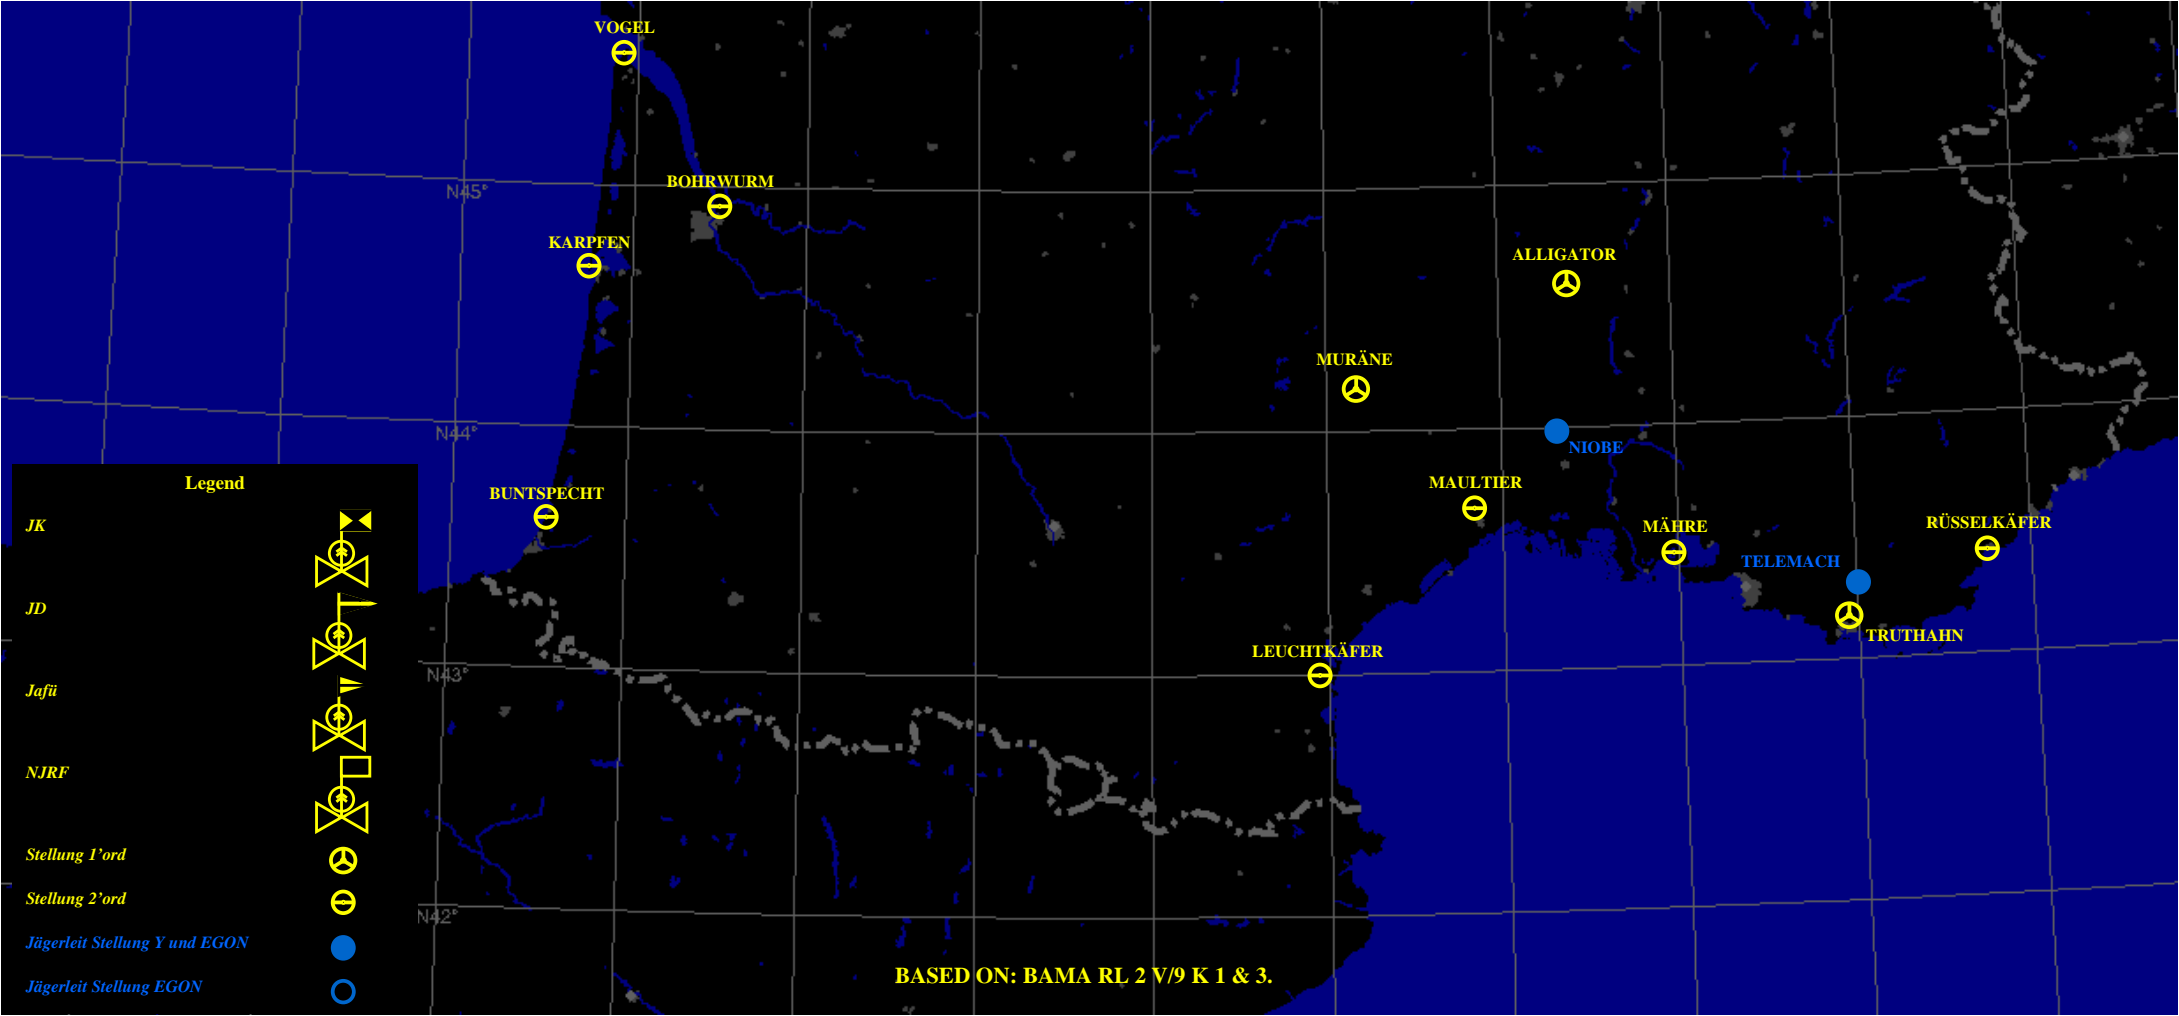

Stellungen Autumn 1943.  
Operational.  
Planned.

BASED ON: BAMA RL 8/88 & 8/97.

Stellungen 1 JUNE 1944.  
Operational.

**Legend**

JK

JD

Jafü

NJRF