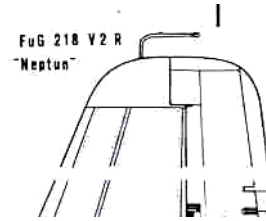

Tail warning.

Top of fin/2 hoz.

Tail boom/2 hoz.