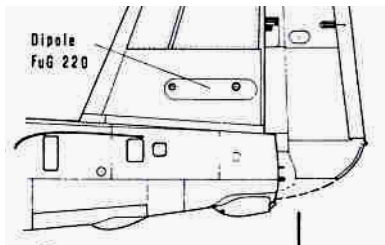

FuG 240	Berlin N1A	Parabolic disk.	Top of fin/2 hoz		+	
---------	------------	-----------------	------------------	--	---	--

Profile by Simon Schatz <http://www.rlm.at> with his kind permission.

Tail warning.

Top of fin/2 hoz.

Tail boom/2 hoz.

Side of fin/4 hoz.

Side of fin Naxos finger.