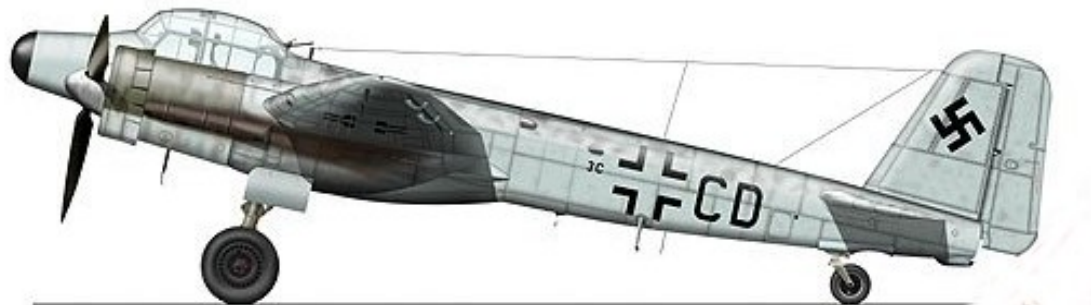

Profile by Simon Schatz <http://www.rlm.at> with his kind permission.