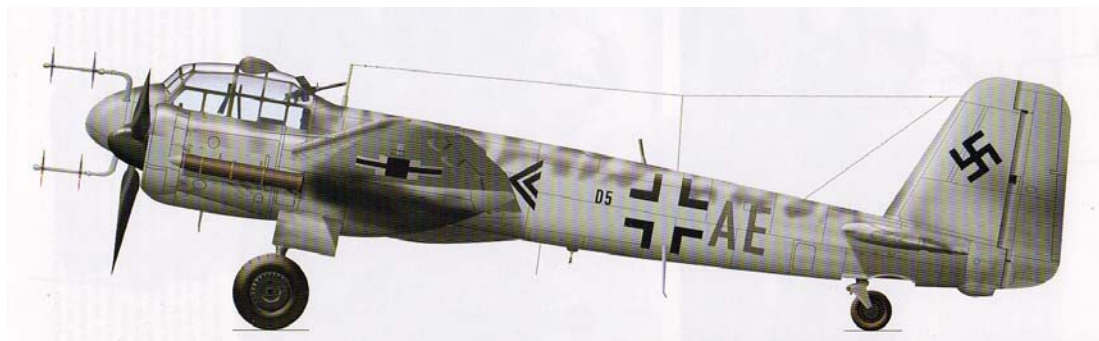

FuG 220 (SW V & VI)	Lichtenstein SN2	Hirschgeweih/4x4 oblique.	Tail boom/2 hoz.	+/-	+	+