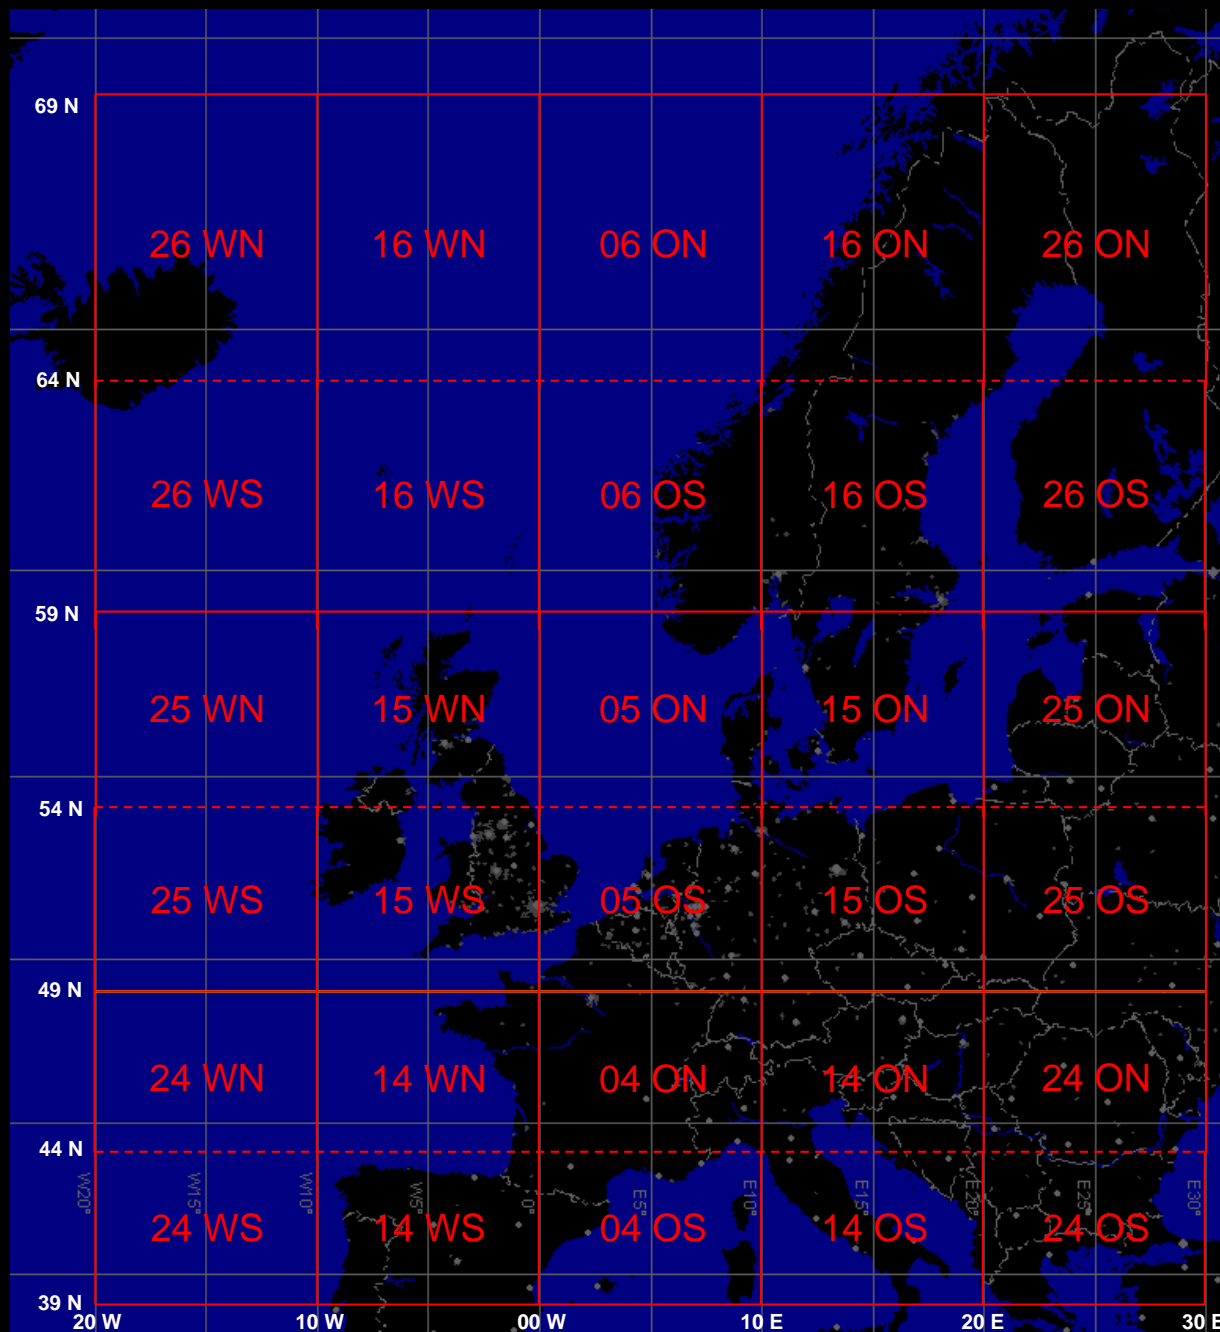

# Jagdtrapeze

"Y" values

"X" values

# Jagdtrapeze subdivision.

Subdivision of Jagdtrapeze into Mitteltrapeze.

The Jagdtrapez is denoted by first the letter of the row and then the column.

Mirror imaged when working west from 0 dg.

### Mitteltrapeze.